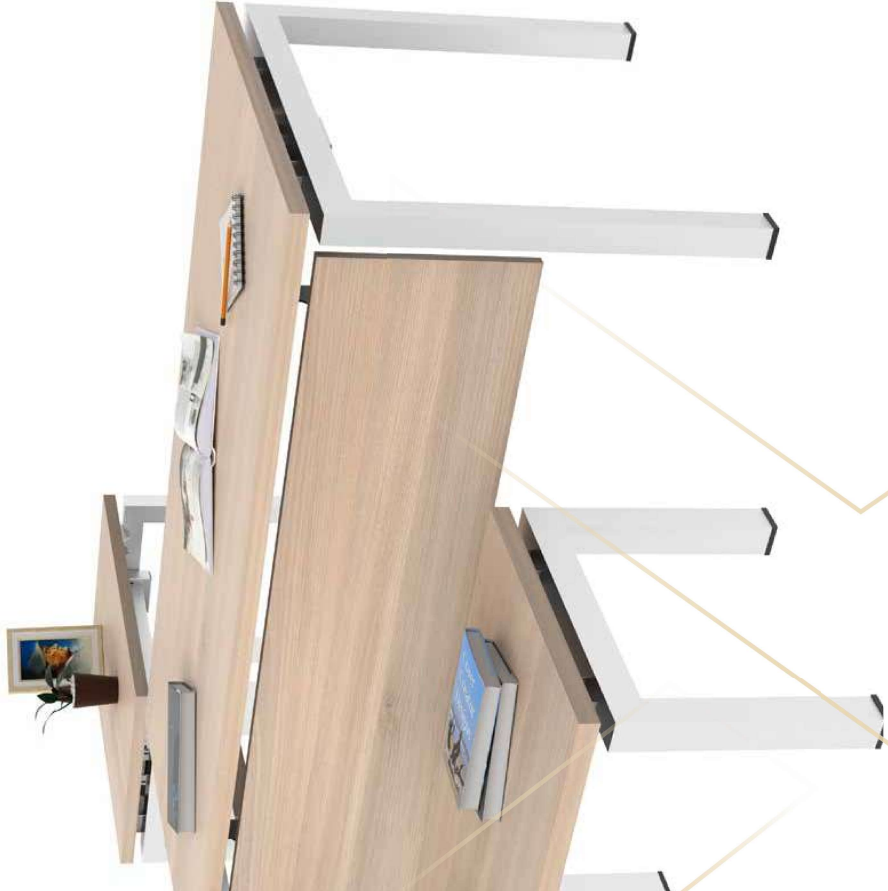

PARTNER
IN DESIGN
Innovative
Design Solutions

SERILER / SERIES

RADICAL

TABLA: MASIF KAYIN / AYAK: SIYAH BOYALI METAL / PERDE: SIYAH DX COLOR BOYALI

Performans Odaklı
Tasarım
Performance Based Design

RADICAL

OPERASYONEL SERİ

OPERATIONAL SERIES

Radical Masa
Radical Table
120x60x75 cm

Radical Keson Masa
Radical Desk with Slide Table
80x80 cm

Hareketli Keson
Mobile Pedestal
40x40x85 cm

Sabit Keson
Mobile Pedestal
40x40x85 cm

Radical Etajer
Radical Side Table
80x50x75 cm

Radical Sehpa
Radical Coffee Table
90x50x42 cm

Radical Sehpa
Radical Coffee Table
90x50x42 cm

RADICAL

OPERASYONEL SERİ

OPERATIONAL SERIES

Radical Workstation İki Kişilik
Radical Workstation for Two People
120x140x80/112/75 cm

Radical Workstation Dört Kişilik
Radical Workstation for Four People
240x280x250/112/75 cm

Radical Workstation Altı Kişilik
Radical Workstation for Six People
360-500x1400/112/75 cm